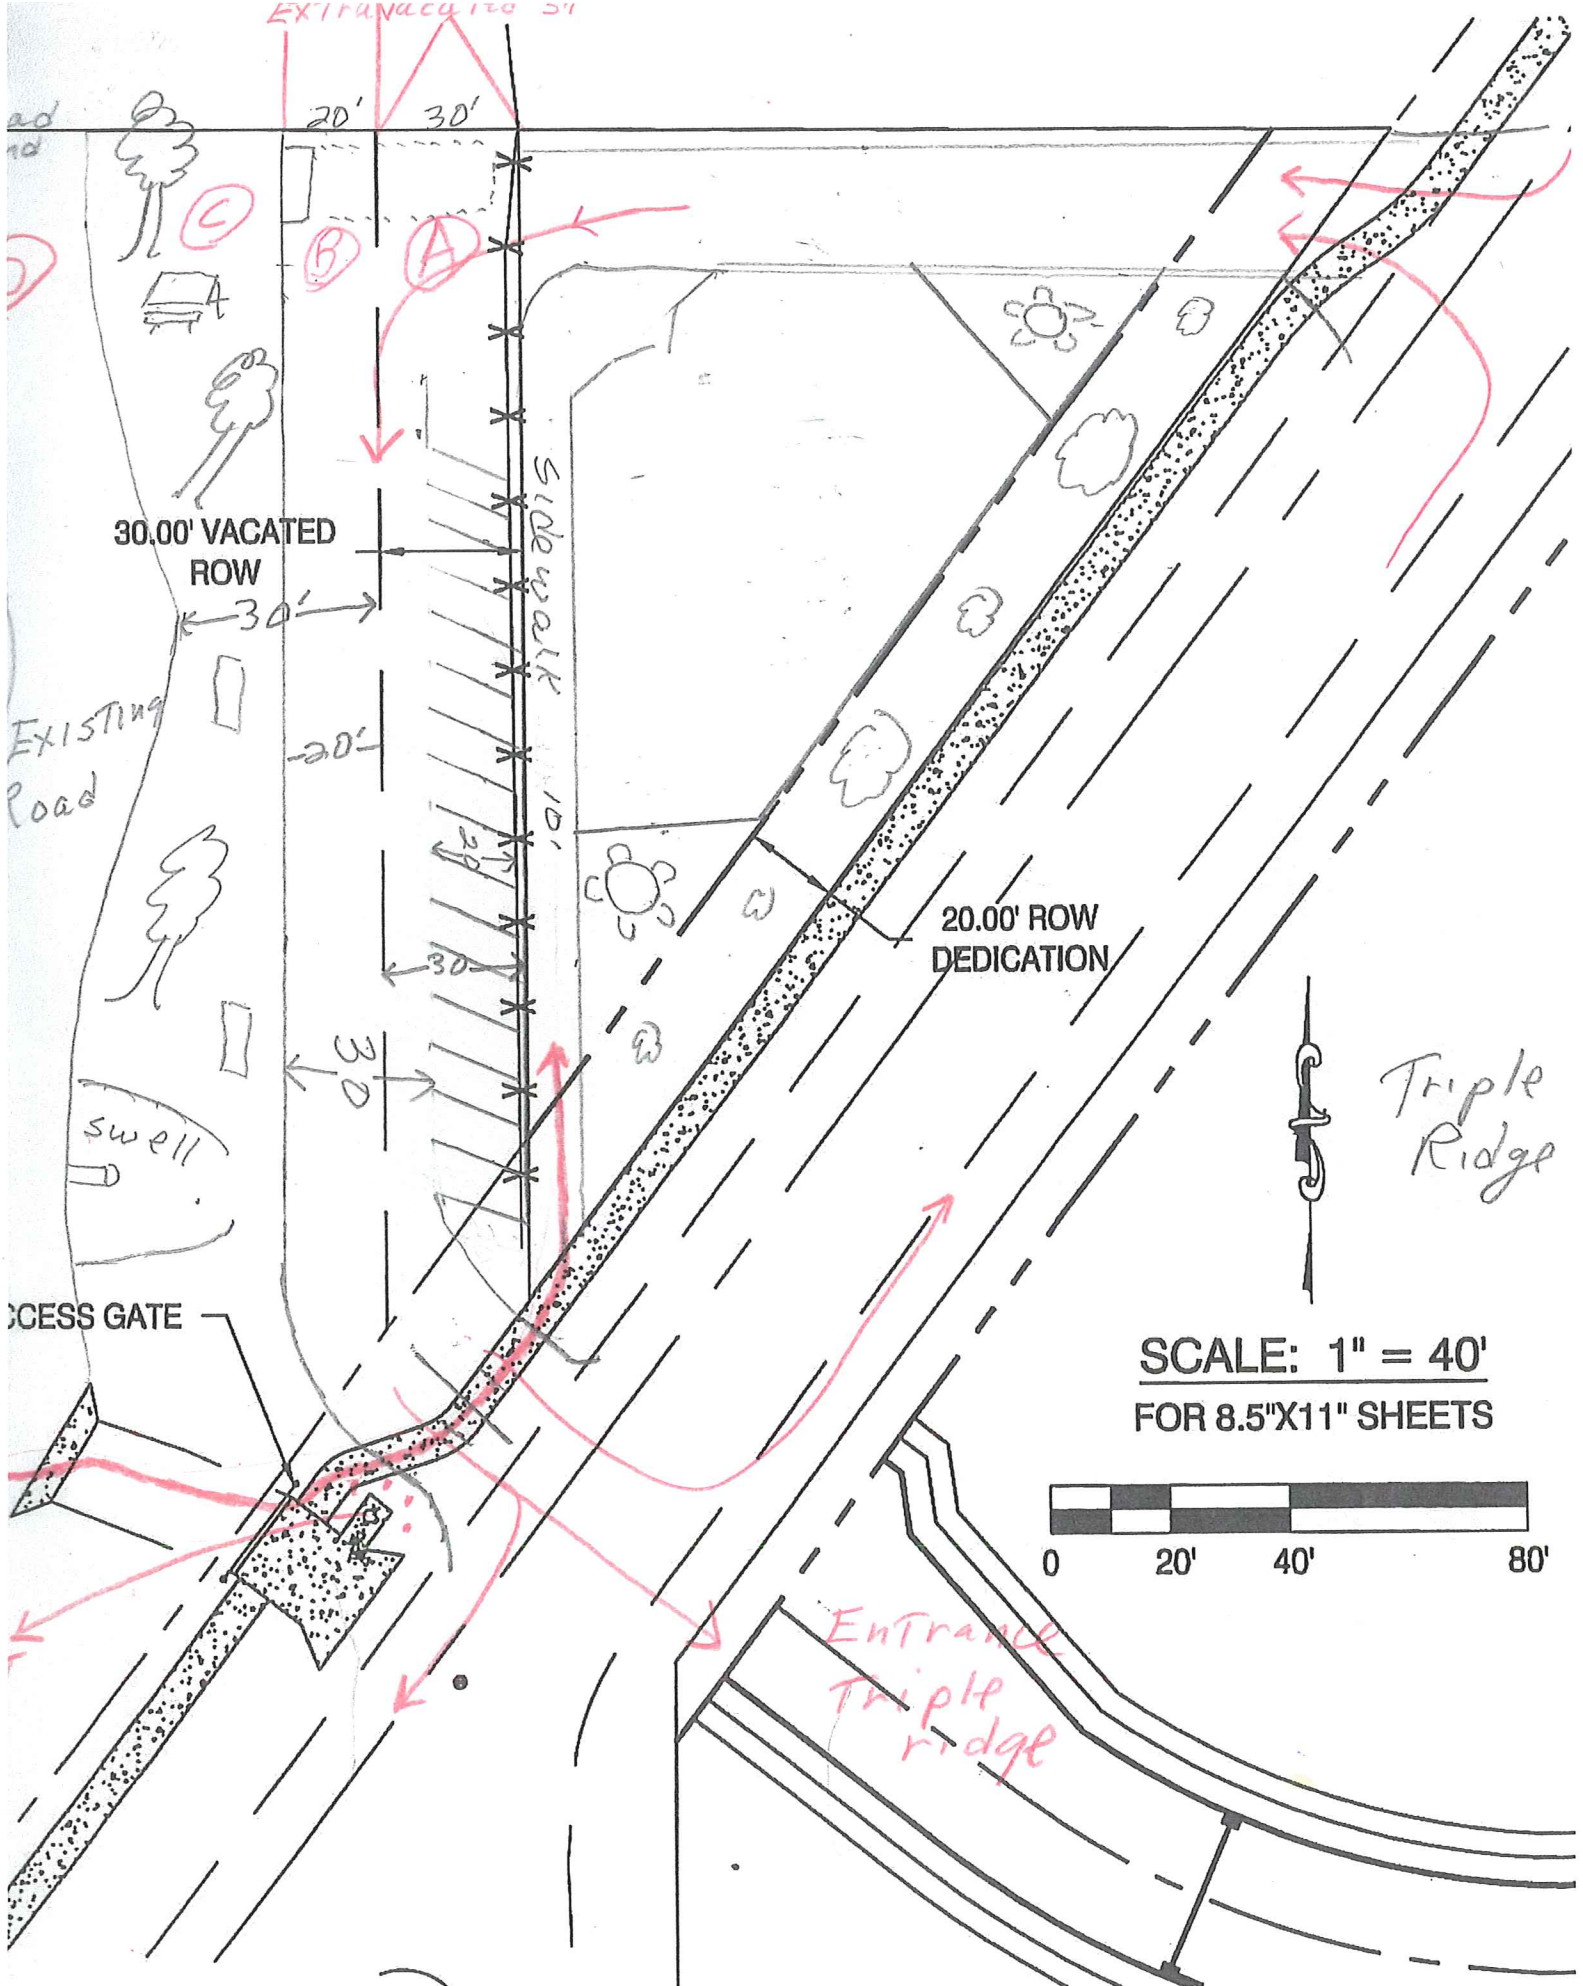

EXTRAVACATED 5'

SCALE: 1" = 40'
FOR 8.5"X11" SHEETS